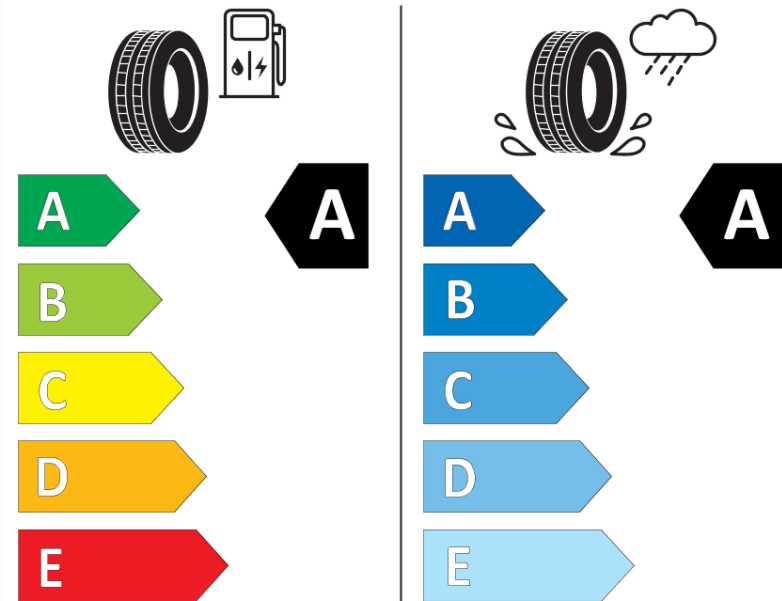

## Product Information Sheet

Delegated Regulation (EU) 2020/740

Supplier name or trademark	<b>MICHELIN</b>
Commercial name or trade designation	<b>PRIMACY 4 S2</b>
Tyre type identifier	<b>920789</b>
Tyre size designation	<b>205/55R16</b>
Load-capacity index	<b>91</b>
Speed category symbol	<b>H</b>
Fuel efficiency class	<b>A</b>
Wet grip class	<b>A</b>
External rolling noise class	<b>B</b>
External rolling noise value	<b>69</b>
Severe snow tyre	<b>No</b>
Ice tyre	<b>No</b>
Date of start of production	<b>43/17</b>
Date of end of production	
Load version	<b>SL</b>
Additional information	<b>205/55 R16 91H TL PRIMACY 4 S2 MI</b>

# ENERG

**MICHELIN**

920789

205/55R16 91 H

C1

2020/740