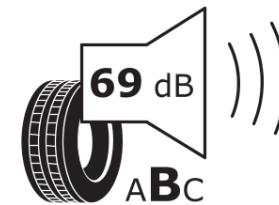

## Product Information Sheet

Delegated Regulation (EU) 2020/740

Supplier name or trademark	<b>MICHELIN</b>
Commercial name or trade designation	<b>PRIMACY 4 S2</b>
Tyre type identifier	<b>920789</b>
Tyre size designation	<b>205/55R16</b>
Load-capacity index	<b>91</b>
Speed category symbol	<b>H</b>
Fuel efficiency class	<b>A</b>
Wet grip class	<b>A</b>
External rolling noise class	<b>B</b>
External rolling noise value	<b>69</b>
Severe snow tyre	<b>No</b>
Ice tyre	<b>No</b>
Date of start of production	<b>43/17</b>
Date of end of production	
Load version	<b>SL</b>
Additional information	<b>205/55 R16 91H TL PRIMACY 4 S2 MI</b>

# ENERG

**MICHELIN**

920789

205/55R16 91 H

C1

2020/740