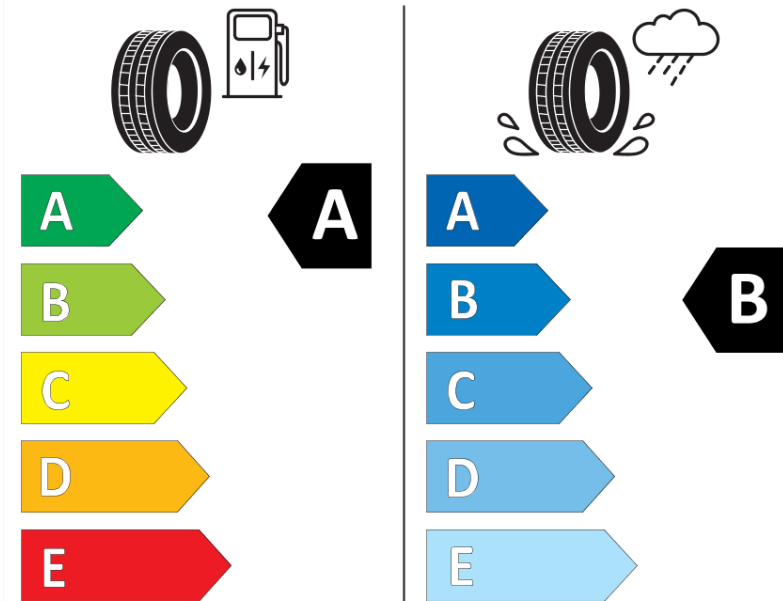

## Product Information Sheet

Delegated Regulation (EU) 2020/740

Supplier name or trademark	<b>MICHELIN</b>
Commercial name or trade designation	<b>PRIMACY 4 S2</b>
Tyre type identifier	<b>087055</b>
Tyre size designation	<b>215/65R17</b>
Load-capacity index	<b>103</b>
Speed category symbol	<b>V</b>
Fuel efficiency class	<b>A</b>
Wet grip class	<b>B</b>
External rolling noise class	<b>B</b>
External rolling noise value	<b>70</b>
Severe snow tyre	<b>No</b>
Ice tyre	<b>No</b>
Date of start of production	<b>21/18</b>
Date of end of production	
Load version	<b>XL</b>
Additional information	<b>215/65 R17 103V XL TL PRIMACY 4 S2 MI</b>

# ENERG

**MICHELIN**

087055

215/65R17 103 V

C1

2020/740