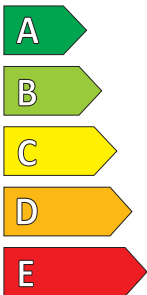

NEXENTIRE

11972

235/45R19 99 V XL

C1

B